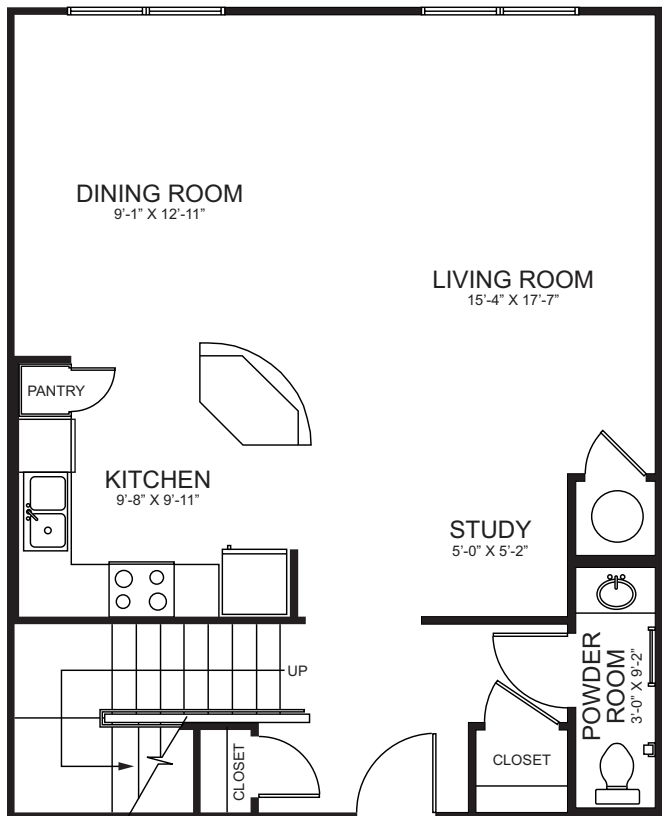

2 BEDROOM | 2 BATH
1449 SQUARE FEET

MAIN LEVEL

UPPER LEVEL