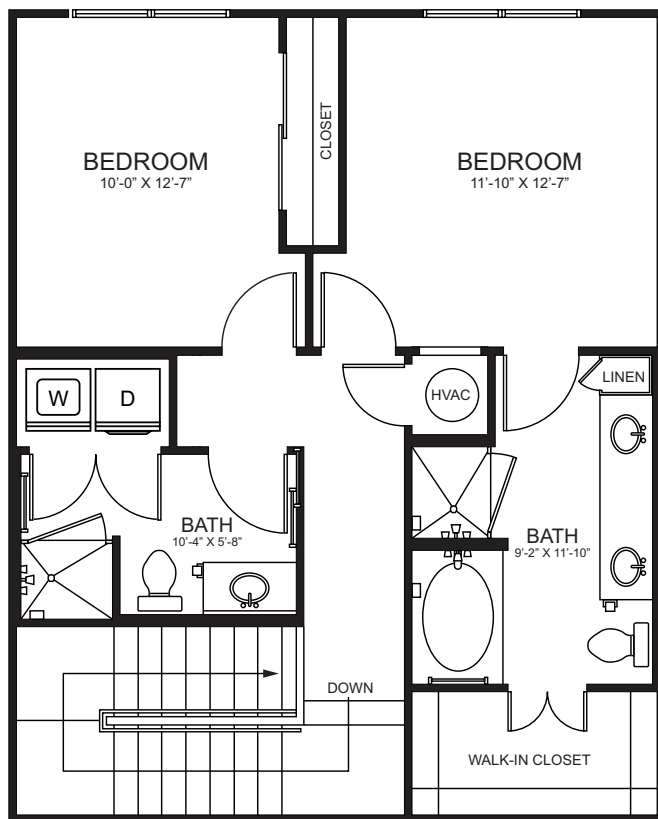

2 BEDROOM | 2 BATH
1449 SQUARE FEET

MAIN LEVEL

UPPER LEVEL